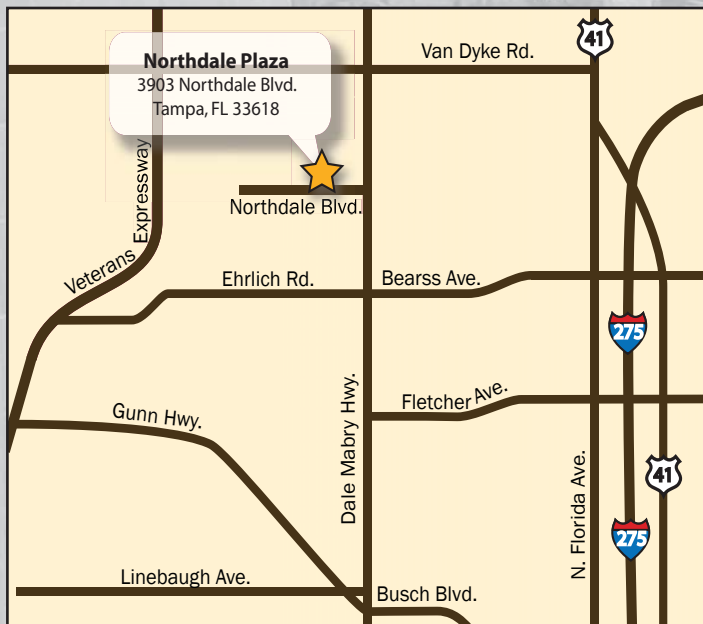

# Northdale Plaza

3903 Northdale Boulevard  
Tampa, FL 33624

## Class A Office Space For Lease in Northwest Tampa

*Located in the heart of Carrollwood, Northdale Plaza's lushly landscaped grounds and two-story atrium provide the ideal office environment.*

- 10,480 square feet of office space available
- Less than three miles south of the Veteran's Expressway
- Convenient access to Tampa International Airport and the Westshore Business District
- Minutes from restaurants, hotels, shops and other amenities
- Two-story landscaped atrium
- 24 hour access