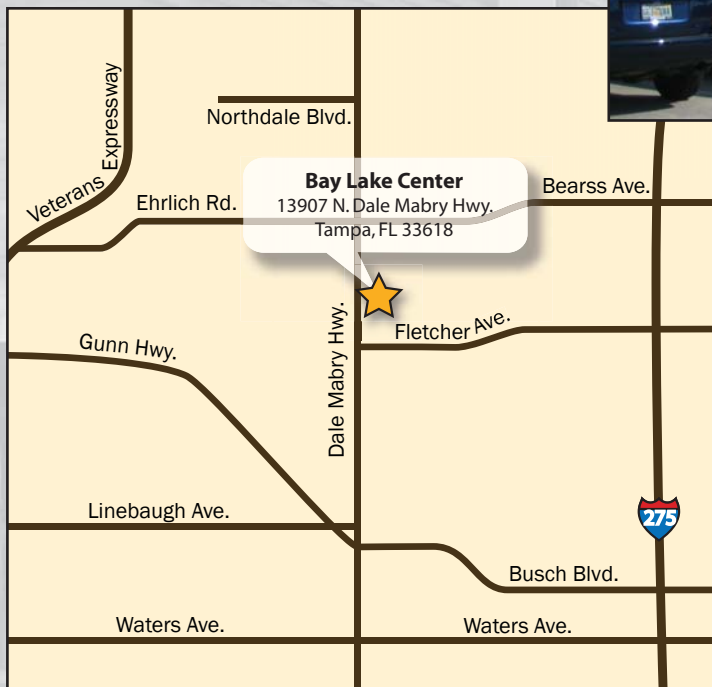

Bay Lake Center

13907 N. Dale Mabry Hwy.
Tampa, FL 33618

Office Space Available for Lease in Carrollwood

Located in the heart of Carrollwood, Bay Lake Center provides excellent signage visibility on Dale Mabry Highway.

- 1,300 - 2,000 square feet available
- Ideally located on North Dale Mabry Highway, just north of Fletcher Avenue
- Convenient location close to the Veterans Expressway and I-275
- Easy access to major retail stores and restaurants
- Excellent Dale Mabry Highway signage visibility
- Ample parking
- Monument signage available